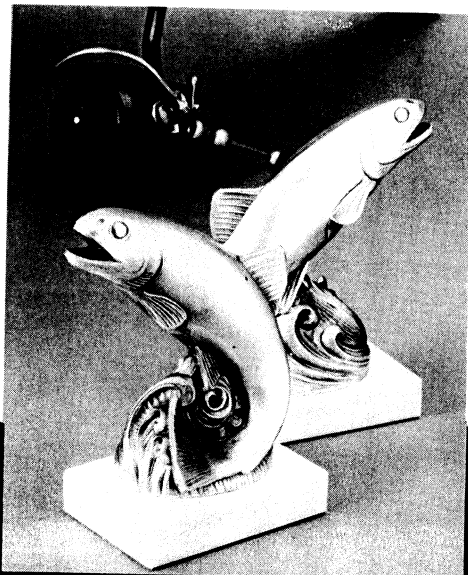

M284 - ASH TRAY—ROUND & SQUARE ASSORTED